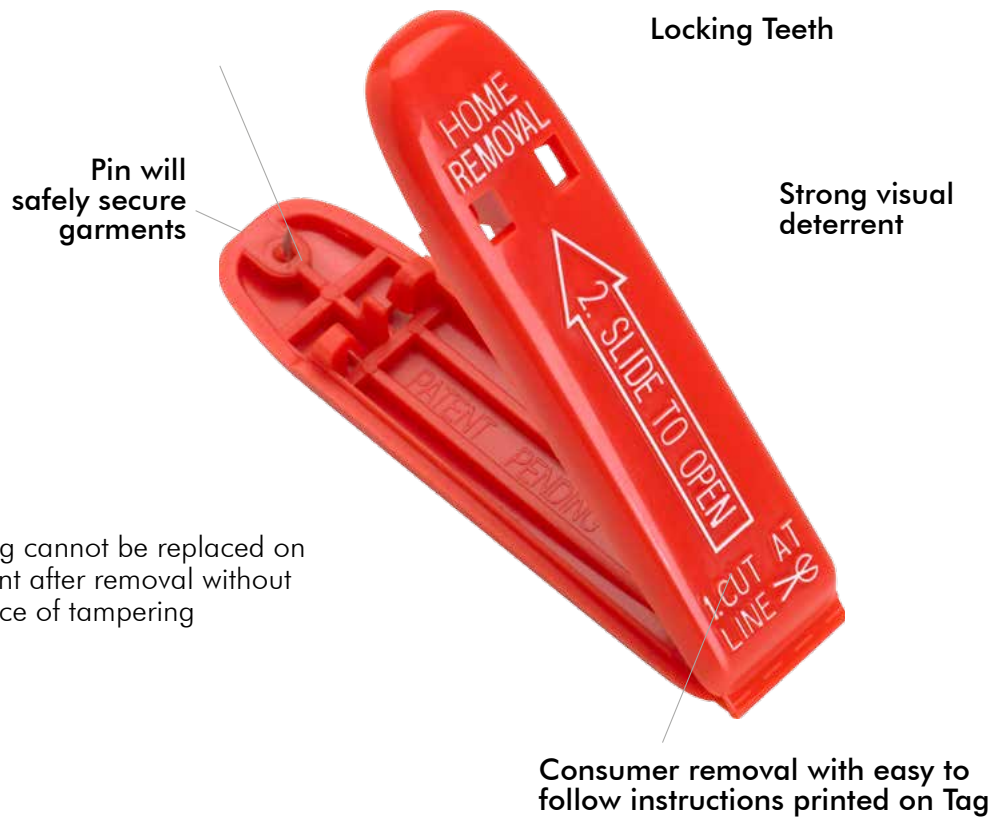

SOURCE APPLIED

- Shark Tag

ALPHA
High Theft Solutions

Shark Tag™

An economical measure to reduce “wardrober” returns

Pin can secure retailer’s Store Return Policy so the garment may not be returned for full refund unless tag is fully attached

EUROPE DIVISION

Source Applied

Shark Tag - No EAS

Applications: highly effective in preventing "wardrobers" from purchasing, wearing and returning the garment for a full refund. Dresses, special occasion, lingerie, coats, furs, online and catalog.

SAP Code
10033874

4.00 cm L x 2.00 cm W x 3.00 cm D

QTY
500

The Shark Tag is highly effective in preventing "wardrobers" from purchasing, wearing and returning the garment for a full refund. The Shark Tag attaches easily to the front of any garment with a pin, visually signifying that the product is secure, yet is easily removed by customer at home with household scissors.